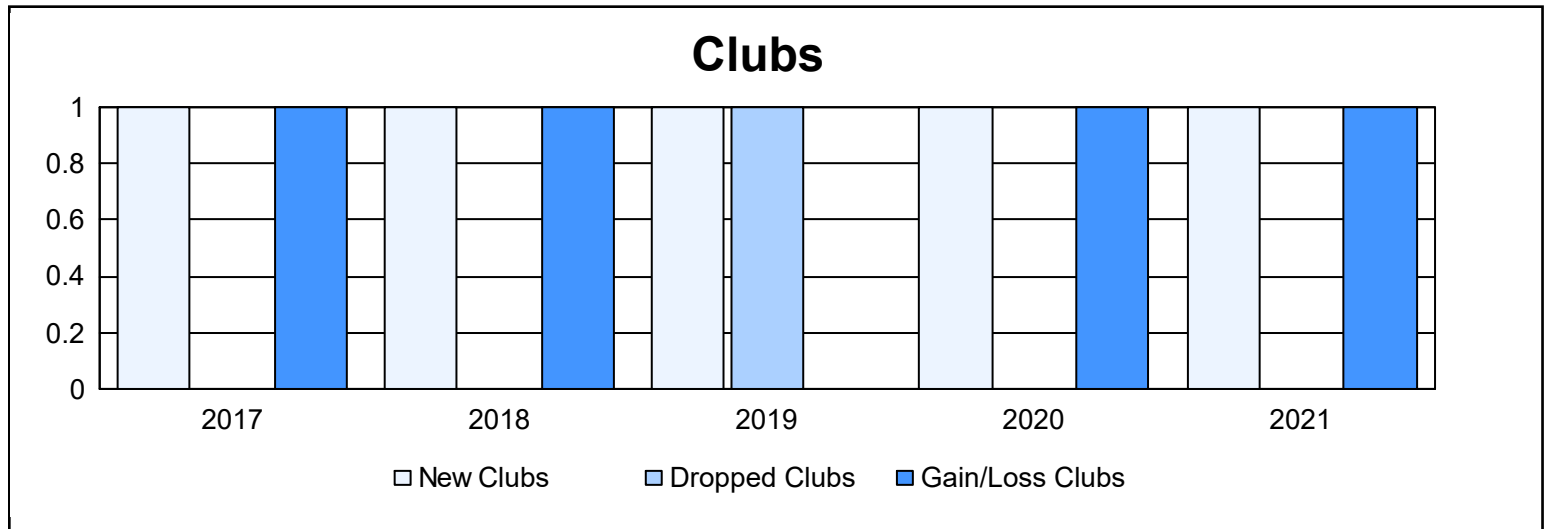

Year	New Clubs	Dropped Clubs	Gain/Loss Clubs	New Members	Charter Members	Reinstate Members	Transfer Members	Total Member Added	Total Members Dropped	Gain/Loss Members
2016-2017	1	0	1	151	31	16	1	199	170	29
2017-2018	1	0	1	128	27	8	2	165	179	-14
2018-2019	1	1	0	137	31	10	0	178	134	44
2019-2020	1	0	1	97	20	5	3	125	180	-55
2020-2021	1	0	1	140	24	18	3	185	159	26
<b>Average</b>	<b>1</b>	<b>0</b>	<b>1</b>	<b>131</b>	<b>27</b>	<b>11</b>	<b>2</b>	<b>170</b>	<b>164</b>	<b>6</b>

### Membership Composition June 2021 Cumulative