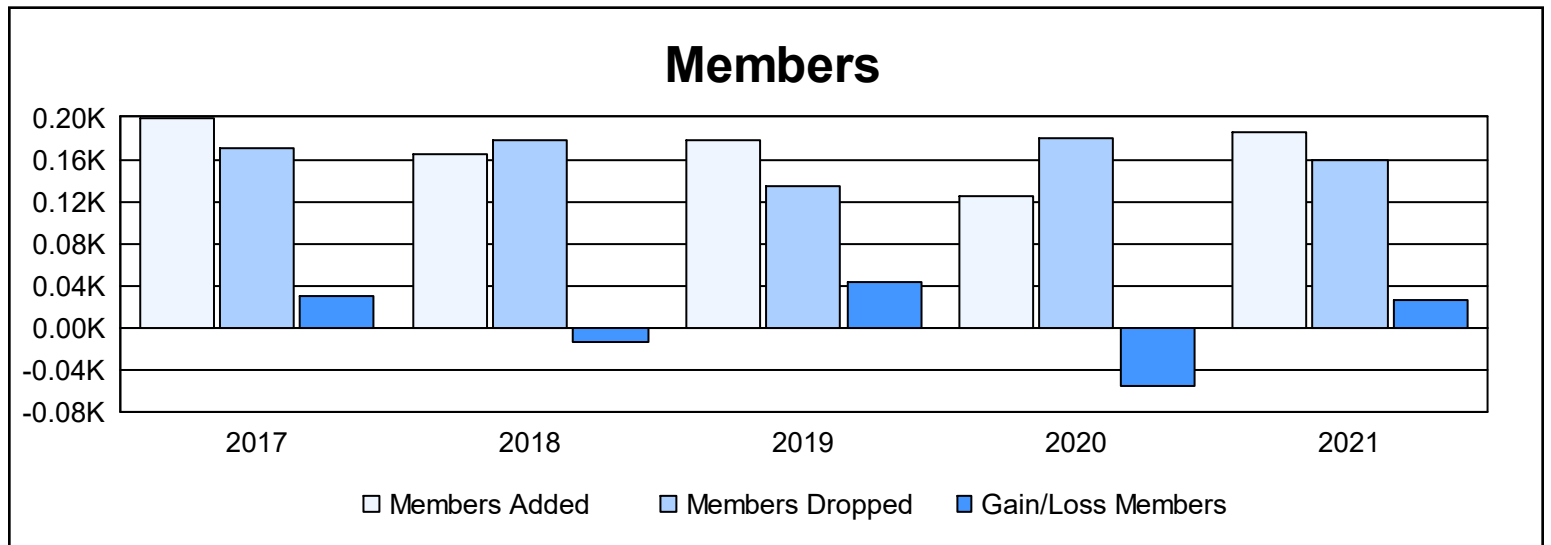

Year	New Clubs	Dropped Clubs	Gain/Loss Clubs	New Members	Charter Members	Reinstate Members	Transfer Members	Total Member Added	Total Members Dropped	Gain/Loss Members
2016-2017	1	0	1	151	31	16	1	199	170	29
2017-2018	1	0	1	128	27	8	2	165	179	-14
2018-2019	1	1	0	137	31	10	0	178	134	44
2019-2020	1	0	1	97	20	5	3	125	180	-55
2020-2021	1	0	1	140	24	18	3	185	159	26
<b>Average</b>	<b>1</b>	<b>0</b>	<b>1</b>	<b>131</b>	<b>27</b>	<b>11</b>	<b>2</b>	<b>170</b>	<b>164</b>	<b>6</b>

### Membership Composition June 2021 Cumulative